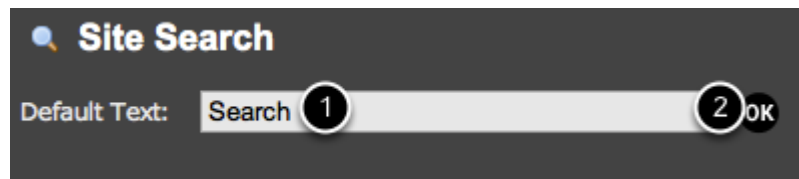

Site search

The site search widget makes it easy for people to search your site

Site search widget

Click the **widgets tab (1)** and then drag the **site search widget (2)** on to your page

Positioning and scaling the site search widget

Click and drag within the widget (1) to move it. Scale the widget by dragging one of the corner handles (2).

Set the default text that appears in the search field

Enter text in the **Default Text field (1)** and click **OK (2)**