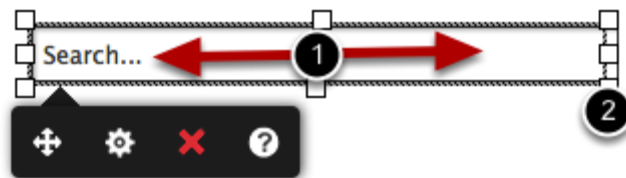

Site search

The site search widget makes it easy for people to search your site

Site search widget

Click the **widgets tab (1)** and then drag the **site search widget (2)** on to your page

Positioning and scaling the site search widget

Click and drag within the widget (1) to move it. Scale the widget by dragging one of the corner handles (2).

Set the default text that appears in the search field

Enter text in the **Default Text field (1)** and click **OK (2)**