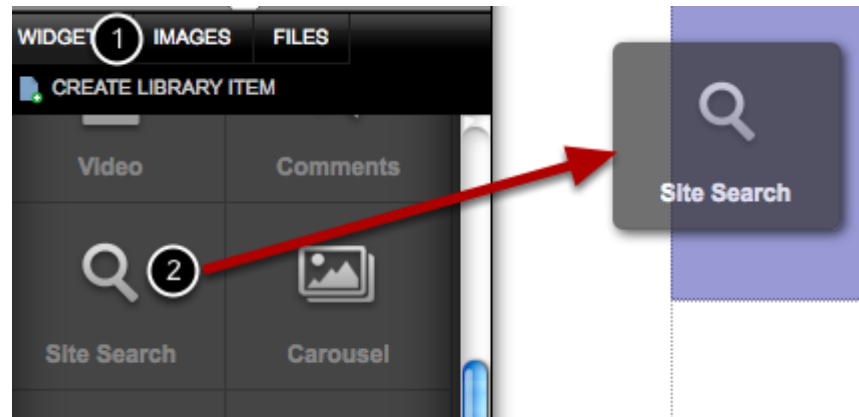

Site search

The site search widget makes it easy for people to search your site

Site search widget

Click the **widgets tab (1)** and then drag the **site search widget (2)** on to your page

Positioning and scaling the site search widget

Click and drag within the widget (1) to move it. Scale the widget by dragging one of the corner handles (2).

Set the default text that appears in the search field

Enter text in the **Default Text field (1)** and click **OK (2)**